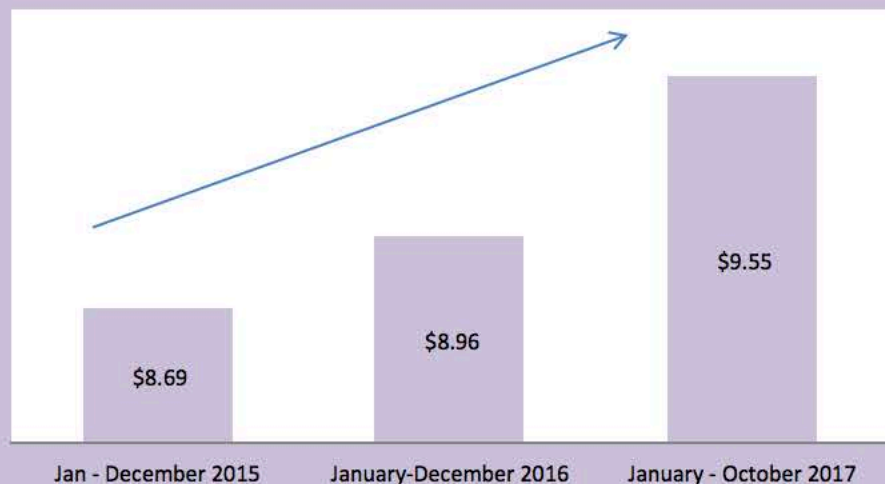

Average Wage