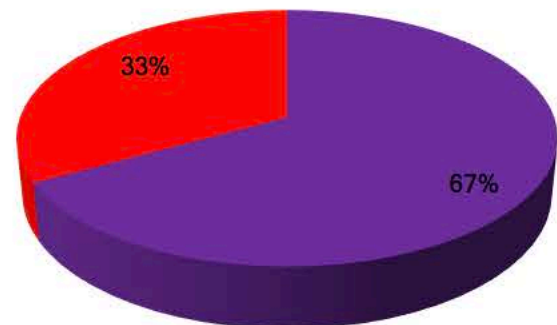

\$ 8.96

\$ 9.55

% of Successfully Closed (90 days of placement)

57%

62%

54%

Employment Services Placement Rate

■ Number of Participants working during 2017
■ Participants Still Seeking Employment 2017