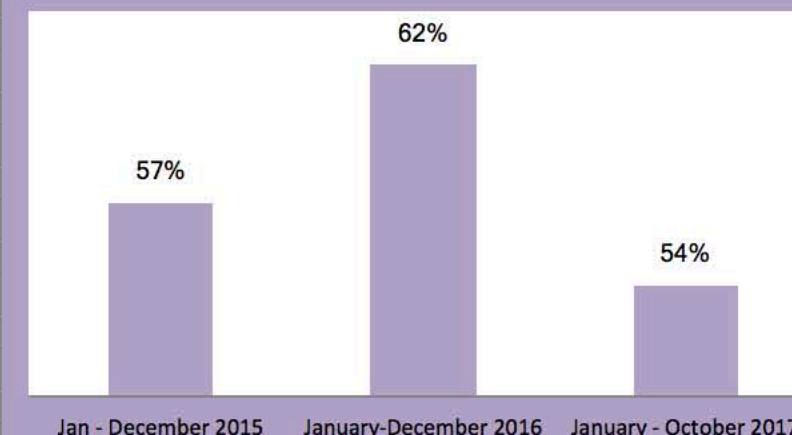

Successfully Closed (90 days of placement)