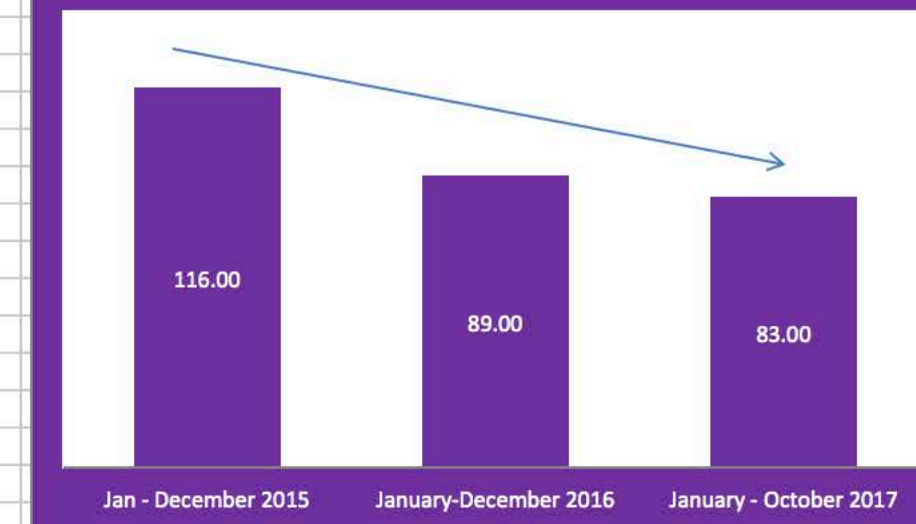

Average Time to Placement # of Days

Placement Locations	Job Titles	Placement Locations	Job Titles	Placement Locations	Job Titles	Placement Locations	Job Titles
Schuler's Bakery	Production	Xenia City Schools	Bus Driver	Kroger	Bagger	Express - Wright-Patt AFB	Laborer/Stocker
The Laurels of Huber Heights	Housekeeping/Dietary	Heartland of Springfield	Laundry Aid	WalMart	2nd Shift Stocker	Rooster's	Cleaner/Dishwasher
WalMart	Cap 2	Steak N Shake	Food Prep	TCN	Case Manager	Fent's Ice Cream	Crew Member
Rural King	Loader	Extended Stay America	Housekeeper	Kroger	Clicklist Selector	McDonald's	Crew Member
Goodwill	Sales Clerk Processor	ElmCroft	Dietary Asst	Lowe's	Lawn and Garden Assoc	Bob Evan's	Dish Washer
Kroger	Courtesy Clerk	Wendys	Janitorial	Kroger	Courtesy Clerk	Wendy's	Lobby Attendant
Toys R Us	Overnight Stock Clerk	Rite Aide	Pharmacy Technician	Westville Grain Co.	Laborer	Comfort Keepers	Housekeeper
Sam's Club	Stock Associate	Synchrony Financial	Collections Representative	Kroger	Courtesy Clerk	Kroger	Clicklist Selector
Walmart	Greeter	Jeff Schmitt Body Shop	Collision Repair	Buffalo Wild Wings	Hostess	Tango Yankee Burger Co.	Crew Member
Sam's Club	Maintenance Associate	Walmart	Stocker	Wal-Mart	Overnight Stock Clerk	Infocision	Call Center Associate
LA Fitness	Janitorial	Woeber's Mustard	Laborer	American National University	Administrative Assistant	Kroger	Clicklist Selector
Woodland Cemetary	Trimmer	Bell's Nursery	Laborer	Speedway	Coffee Station Associate	URS	Job Coach
Rural King	Loader	Doles Fresh Fruit/First Diversity	Trimmer	Kitchen Server	Sales	Meijer's	Deli Associate
Acosta	Merchandiser	McDonald's	Food Prep	Furcliff Cemetery	Maintenance Associate	Springfield Regional Medical Ce	Pharmacy Clerk
Heart of Hearth	Social Services Assistant	A+ Expeditor - Private Contractor	Owner/Operator - Freight Transport	Kroger	Courtesy Clerk	Walmart	Stocker
Friendly Care Home Health Care	Home Health Aide	Little Caesar's Pizza	Crew Member	Meijer	Utility Clerk	Foy's	Grill Crew Member
Springfield Regional Medical Center	Groundskeeper	Fairfield Mall	Janitorial Crew	Eaglewood Village	Housekeeper	Meijer	Courtesy Clerk
Oak Creek Terrance	Schedule/Central Supply	Home Depot	Lot Associate	Eaglewood Village	Server	Teleperformance USA	Customer Care Agent
Kroger	Stocker	Advanced Solutions	Demonstrator	Merchants Security	Security Officer	Panera Bread	Cashier
Wendy's	Lobby Attendant	LaRosa's Pizzeria	Dishwasher/Host