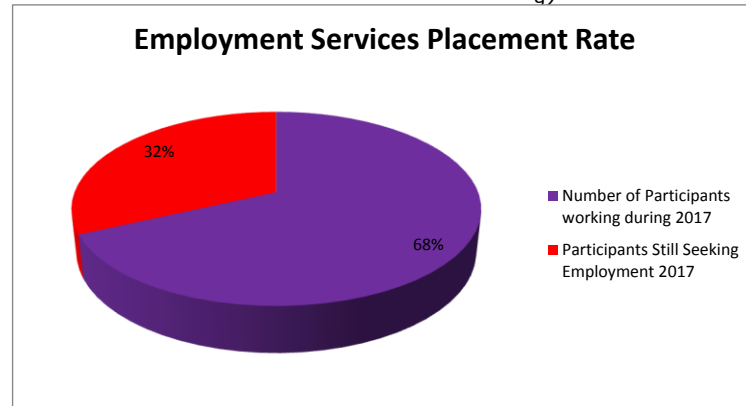

Employment Services - Dashboard

Last Updated: 2-1-18

Number of Participants working during 2017 Participants Still Seeking Employment 2017

Year	Jan - December 2015	January-December 2016	January - December 2017
Average Time to Placement	116.00	89.00	80.00
Average Wage \$	8.69 \$	8.96 \$	9.55
% of Successfully Closed (90 days of placement)	57%	62%	73%