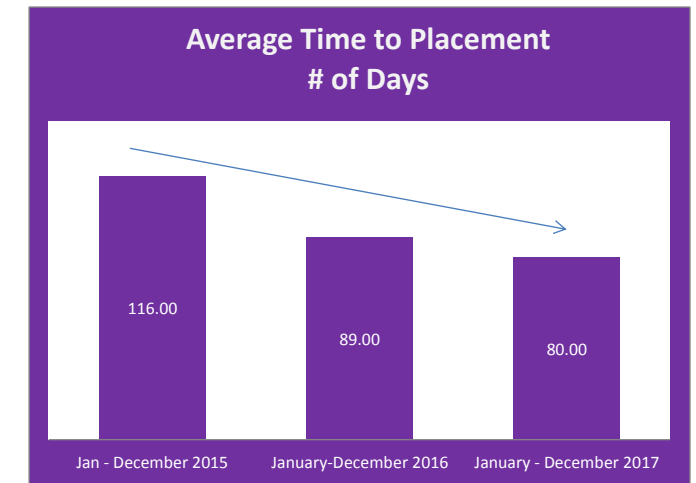

Employment Services - Dashboard

Last Updated: 2-1-18

Number of Participants working during 2017 Participants Still Seeking Employment 2017

Year	Jan - December 2015	January-December 2016	January - December 2017
Average Time to Placement	116.00	89.00	80.00
Average Wage \$	8.69 \$	8.96 \$	9.55
% of Successfully Closed (90 days of placement)	57%	62%	73%