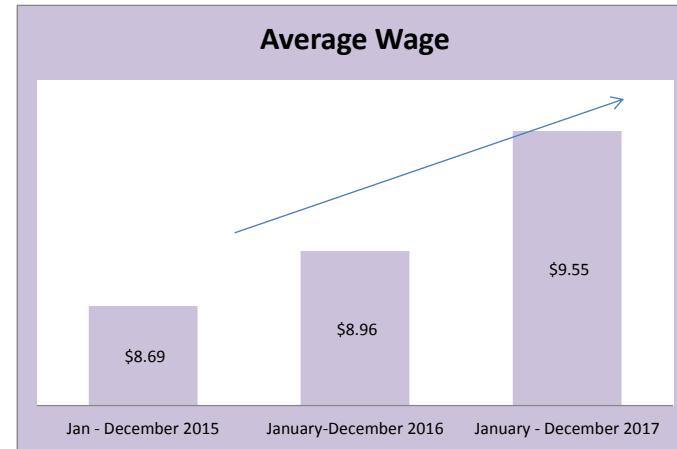

Employment Services - Dashboard

Last Updated: 2-1-18

Number of Participants working during 2017 Participants Still Seeking Employment 2017

Year	Jan - December 2015	January-December 2016	January - December 2017
Average Time to Placement	116.00	89.00	80.00
Average Wage \$	8.69 \$	8.96 \$	9.55
% of Successfully Closed (90 days of placement)	57%	62%	73%