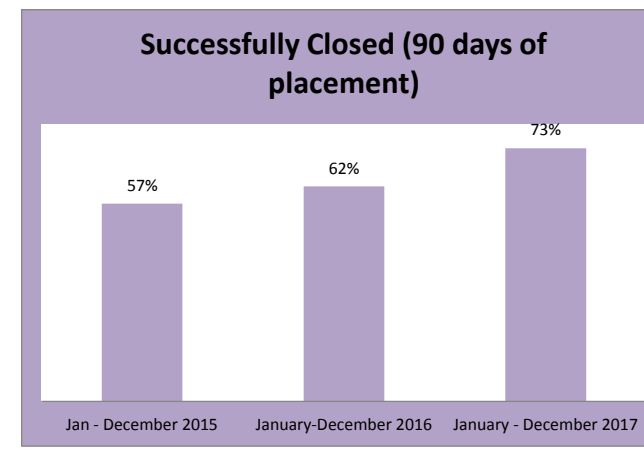

Employment Services - Dashboard

Last Updated: 2-1-18

Number of Participants working during 2017 Participants Still Seeking Employment 2017

Year	Jan - December 2015	January-December 2016	January - December 2017
Average Time to Placement	116.00	89.00	80.00
Average Wage \$	8.69 \$	8.96 \$	9.55
% of Successfully Closed (90 days of placement)	57%	62%	73%